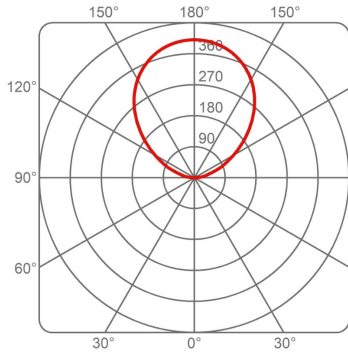

Circular Slim

Ø 65 cm

Emiliana Martinelli

colors

Typology Pendant
Utilisation Indoor

230V 50 W 6424 lm

indirect light

Hanging lamp, indirect light, painted aluminium. Electronic dimmable Push/Dali driver inside in the canopy. Available in three sizes.

Available on request with dynamic white LED.

Family Circular Slim
 Typology Pendant
 Utilisation Indoor

Dimensions

Height 2,5 cm
 Diameter 65 cm
 Weight 2.7 Kg

Materials

Structure	aluminium	Diffuser	methacrylate
Canopy	aluminium		

Photometric curves

2004/SL/95/DIM/L/1/BI CIRCULAR SLIM 84W 3000K LED

Imax 401 cd/klm

2004/SL/65/DIM/L/1/BI CIRCULAR SLIM 54W 3000K LED

Imax 407 cd/klm

2004/SL/125/DIM/L/1/BI CIRCULAR SLIM 124W 3000K LED

Imax 395 cd/klm