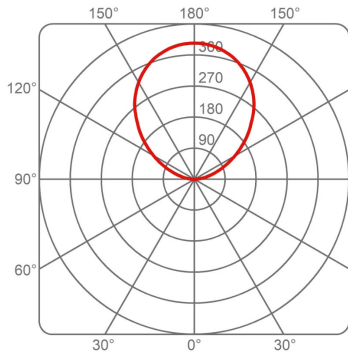

Available on request with dynamic white LED.

Family Circular Slim
 Typology Pendant
 Utilisation Indoor

Dimensions

Height 2,5 cm
 Diameter 65 cm
 Weight 2.7 Kg

Materials

Structure	aluminium	Diffuser	methacrylate
Canopy	aluminium		

Photometric curves

2004/SL/95/DIM/L/1/BI CIRCULAR SLIM 84W 3000K LED

Imax 401 cd/klm

2004/SL/65/DIM/L/1/BI CIRCULAR SLIM 54W 3000K LED

Imax 407 cd/klm

2004/SL/125/DIM/L/1/BI CIRCULAR SLIM 124W 3000K LED

Imax 395 cd/klm