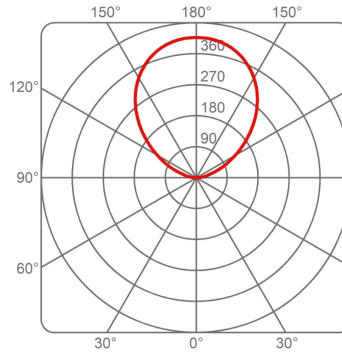

Available on request with dynamic white LED.

Family Circular Slim
 Typology Pendant
 Utilisation Indoor

Dimensions

Height 2,5 cm
 Diameter 65 cm
 Weight 2.7 Kg

Materials

Structure	aluminium	Diffuser	methacrylate
Canopy	aluminium		

Photometric curves

2004/SL/95/DIM/L/1/BI CIRCULAR SLIM 84W 3000K LED

Imax 401 cd/klm

2004/SL/65/DIM/L/1/BI CIRCULAR SLIM 54W 3000K LED

Imax 407 cd/klm

2004/SL/125/DIM/L/1/BI CIRCULAR SLIM 124W 3000K LED

Imax 395 cd/klm